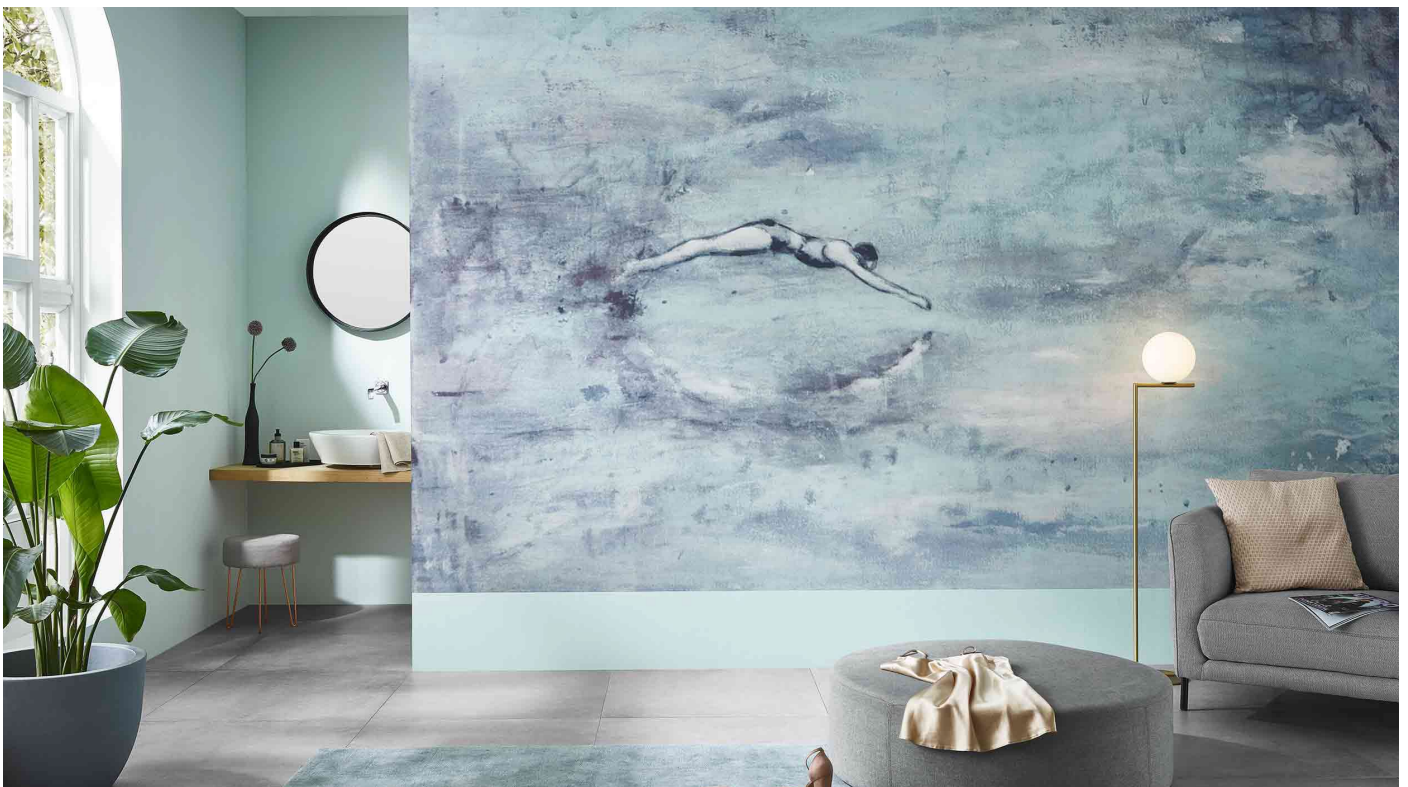

IMAGES

FOTOS: ERISMANN & CIE. GMBH